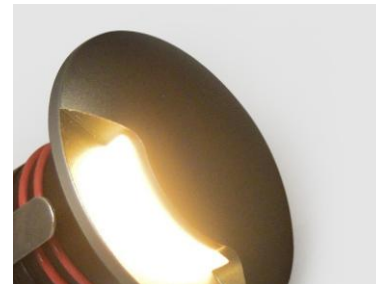

## Mini outdoor Mark light

### Replaceable Version

Freely match with different color/type frames

Assemble box

BY YOURSELF  
FRAME CAN BE REPLACED

## Replaceable Version

Freely match with different color/type frames

### Detail Display

Acrylic luminous  
Die-cast aluminum housing  
Stainless steel waterproof nut

**Item NO.:B1302-02/A**

Power: 1W/2W

CRI.:90

Color:white,silver,black,Antracit

Voltage: DC 12V,24V,9-32V

IP Rating: 67