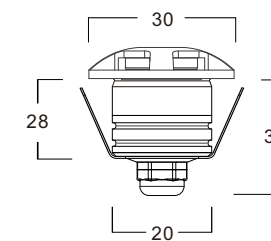

1W/DC9~36V