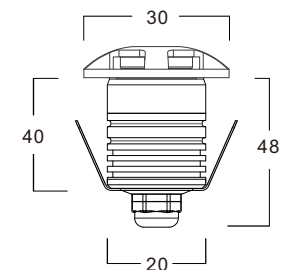

2W/DC9~36V