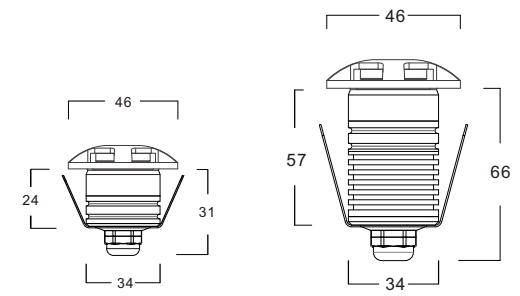

Replaceable Version

Freely match with different color/type frames

Item NO.:B1302-02/B

Power: 1W/3W

CRI.:90

Color:white,silver,black,Antracit

Voltage: DC 9-32V and AC 100-265V

IP Rating:67

Material:Aluminum