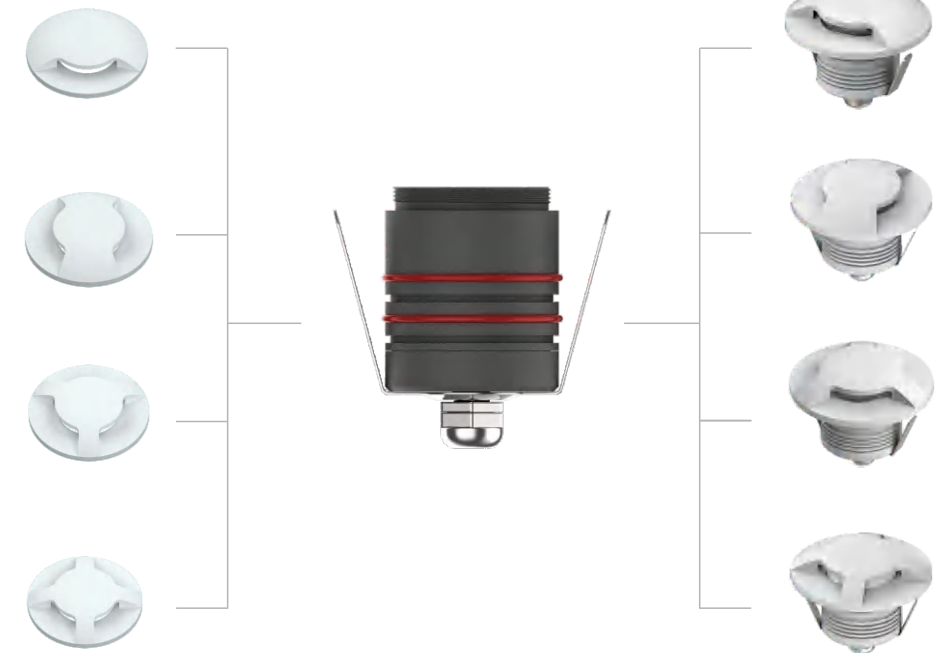

## Mini outdoor Mark light

### Replaceable Version

Freely match with different color/type frames

Assemble box

BY YOURSELF  
FRAME CAN BE REPLACED

## Replaceable Version

Freely match with different color/type frames

### Detail Display

Acrylic luminous  
Die-cast aluminum housing  
Stainless steel waterproof nut

**Item NO.:B1302-02/A**

Power: 1W/2W

CRI.:90

Color:white,silver,black,Antracit

Voltage: DC 12V,24V,9-32V

IP Rating: 67