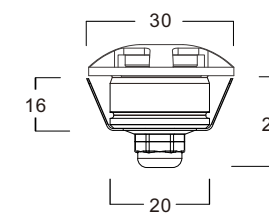

1W/DC12V,24V