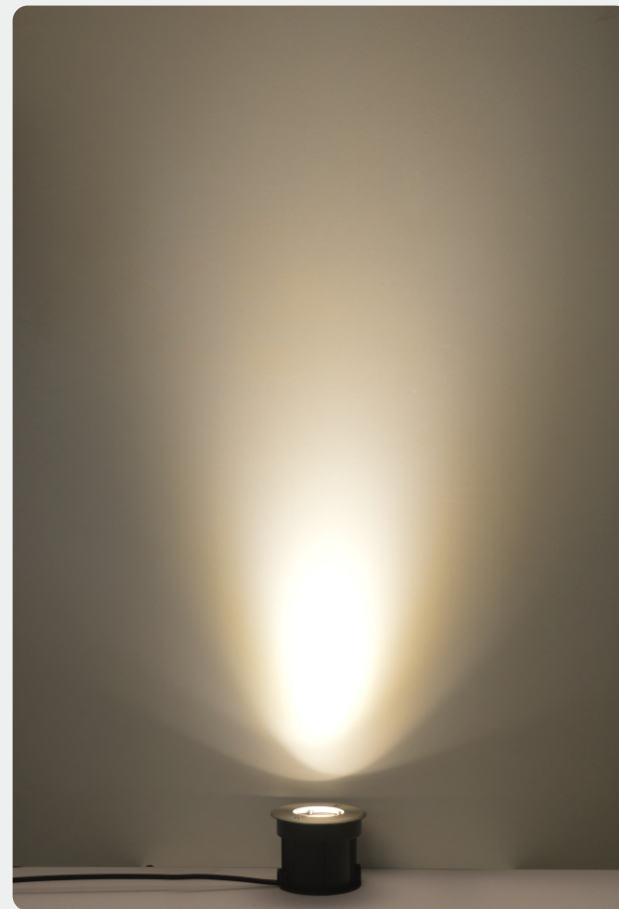

Under-water spotlight Stainless-steel material

Material: 304 Stainless-steel

Power: 6~18W

CRI.:90

IP Rating:68

Beam angle:15° /24° /36° /60°/25°×45°/30°×60°

Optical part: lens and Honeycomb Mesh

Voltage:9-36V dc and 100~265V ac

- * Optical part: lens and Honeycomb Mesh
- * Environment: underwater (0~5M) and abovewater

Item NO.:B1401-02/A1

Power:6W

Dimension:Ø100*60mm

Item NO.:B1401-02/A2

Power:9W

Dimension:Ø125*67mm

Item NO.:B1401-02/A3