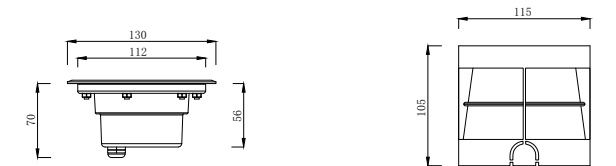

Under-water spotlight Stainless-steel material

Material: 304 Stainless-steel

Power: 6~18W

CRI.:90

IP Rating:68

Beam angle:15° /24° /36° /60°/25°×45°/30°×60°

Optical part: lens and Honeycomb Mesh

Voltage:9-36V dc and 100~265V ac

- * Optical part: lens and Honeycomb Mesh
- * Environment: underwater (0~5M) and abovewater

Item NO.:B1401-02/A1

Power:6W

Dimension:Ø100*60mm

Item NO.:B1401-02/A2

Power:9W

Dimension:Ø125*67mm

Item NO.:B1401-02/A3

Power:12W

Dimension:Ø130*70mm

Item NO.:B1401-02/A4

Power:15W

Dimension:Ø150*72mm

Item NO.:B1401-02/A5

Power:18W

Dimension:Ø180*87mm

Item NO.:B1401-02/A6

Power:24W

Dimension:Ø210*93mm