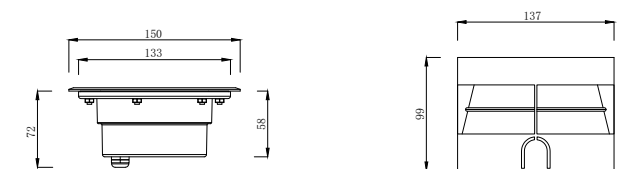

- * Optical part: lens and Honeycomb Mesh
- * Environment: underwater (0~5M) and abovewater

Item NO.:B1401-02/A1

Power:6W

Dimension:Ø100*60mm

Item NO.:B1401-02/A2

Power:9W

Dimension:Ø125*67mm

Item NO.:B1401-02/A3

Power:12W

Dimension:Ø130*70mm

Item NO.:B1401-02/A4

Power:15W

Dimension:Ø150*72mm

Item NO.:B1401-02/A5

Power:18W

Dimension:Ø180*87mm

Item NO.:B1401-02/A6

Power:24W

Dimension:Ø210*93mm