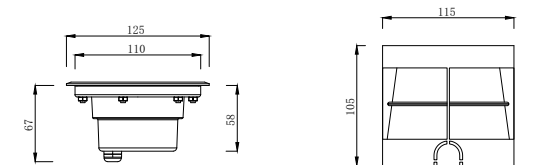

Under-water spotlight Stainless-steel material

Material: 304 Stainless-steel

Power: 6~18W

CRI.:90

IP Rating:68

Beam angle:15° /24° /36° /60°/25°×45°/30°×60°

Optical part: lens and Honeycomb Mesh

Voltage:9-36V dc and 100~265V ac

- * Optical part: lens and Honeycomb Mesh
- * Environment: underwater (0~5M) and abovewater

Item NO.:B1401-02/A1

Power:6W

Dimension:Ø100*60mm

Item NO.:B1401-02/A2

Power:9W

Dimension:Ø125*67mm

Item NO.:B1401-02/A3

Power:12W

Dimension:Ø130*70mm

Item NO.:B1401-02/A4

Power:15W

Dimension:Ø150*72mm

Item NO.:B1401-02/A5

Power:18W

Dimension:Ø180*87mm

Item NO.:B1401-02/A6

Power:24W

Dimension:Ø210*93mm