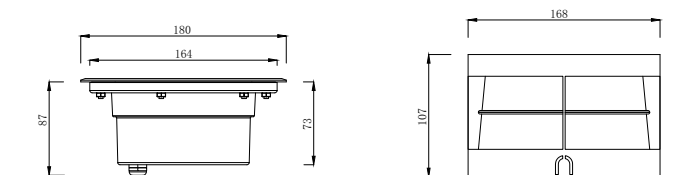

- * Optical part: lens and Honeycomb Mesh
- * Environment: underwater (0~5M) and abovewater

Item NO.:B1401-02/A1

Power:6W

Dimension:Ø100*60mm

Item NO.:B1401-02/A2

Power:9W

Dimension:Ø125*67mm

Item NO.:B1401-02/A3

Power:12W

Dimension:Ø130*70mm

Item NO.:B1401-02/A4

Power:15W

Dimension:Ø150*72mm

Item NO.:B1401-02/A5

Power:18W

Dimension:Ø180*87mm

Item NO.:B1401-02/A6

Power:24W

Dimension:Ø210*93mm