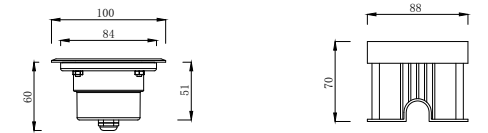

Under-water spotlight Stainless-steel material

Material: 304 Stainless-steel

Power: 6~18W

CRI.:90

IP Rating:68

Beam angle:15° /24° /36° /60°/25°×45°/30°×60°

Optical part: lens and Honeycomb Mesh

Voltage:9-36V dc and 100~265V ac

- * Optical part: lens and Honeycomb Mesh
- * Environment: underwater (0~5M) and abovewater

Item NO.:B1401-02/A1

Power:6W

Dimension:Ø100*60mm

Item NO.:B1401-02/A2

Power:9W

Dimension:Ø125*67mm

Item NO.:B1401-02/A3

Power:12W

Dimension:Ø130*70mm

Item NO.:B1401-02/A4

Power:15W

Dimension:Ø150*72mm

Item NO.:B1401-02/A5

Power:18W

Dimension:Ø180*87mm

Item NO.:B1401-02/A6

Power:24W

Dimension:Ø210*93mm