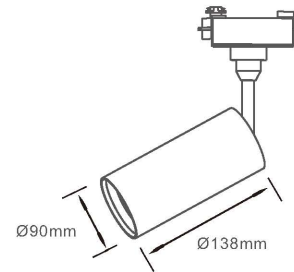

B0101-01/1 B0101-01/2

DIY Surface Mounting serial

6-1 B0202-02/A

Size: 100*100*100mm
 Material : Aluminum
 Match with below item:

- | | | |
|------------|------------|------------|
| B0101-01/1 | B0101-01/2 | B0101-02/2 |
| B0101-03 | B0103-02 | B0107-02/1 |
| B0107-02/2 | B0107-02/3 | B0107-02/4 |
| B0107-03 | B0107-04 | |

比例 1.000

7-1 B0202-01/E

Size: $\varnothing 74 \times 82 \text{mm}$

Match with below item:

B0101-07/1 B0101-07/2
 B0107-01/1 B0107-01/2 B0107-01/3

7-2 B0202-02/D1

Size: $\varnothing 90 \times 138 \text{mm}$

Match with below item:

B0101-01/1 B0101-01/2 B0101-02/2
 B0101-03 B0103-02 B0107-02/1
 B0107-02/2 B0107-02/3 B0107-02/4
 B0107-03 B0107-04

7-3 B0202-02/D2

Size: $\varnothing 90 \times 68 \text{mm}$

Match with below item:

B0101-01/1 B0101-01/2