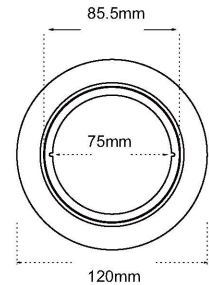

B0202-02/F2
Size: 110*110mm

4

B0202-02/A
Size: Ø30*83mm

5

B0202-01/C1
Size: Ø74*62mm

6-1

B0202-02/A
Size: 100*100*100mm

6-2

Add: NO.19-3,Chaoxing Road Xinhui District JiangMen City,Guangdong Province,China

**Hole is too big
to fit the spot?**

**Let the extension ring
to fix it!**

DIY 55 cut-out Extension Ring Serial

Applicable to spots with cut-out less than 55mm and frame diameter 64mm.

1-1 B0202-01/C1

Can cover Max.Ø75 mm original holes.

1-2 B0202-01/C2

Can cover Max.75*75 mm original holes.

Material : Aluminum

Match with below items:

B0101-07/1 B0101-07/2
B0107-01/1 B0107-01/2 B0107-01/3

DIY 75 cut-out Extension Ring Serial

Applicable to spots with cut-out less than 75mm and frame diameter 85mm.

2-1

B0202-02/E1

Can cover Max.Ø105mm original holes.

2-2

B0202-02/E2

Can cover Max.105*105 mm original holes.