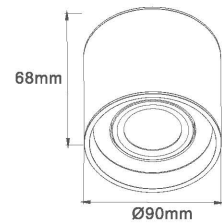

DIY Surface Mounting serial

5 B0202-02/A

Size: $\phi 74 \times 82 \text{mm}$

Match with below item:

B0101-07/1 B0101-07/2
 B0107-01/1 B0107-01/2 B0107-01/3

6-2 B0202-02/B1

Size: $\phi 90 \times 138 \text{mm}$

Match with below item:

B0101-01/1 B0101-01/2 B0101-02/2
 B0101-03 B0103-02 B0107-02/1
 B0107-02/2 B0107-02/3 B0107-02/4
 B0107-03 B0107-04

6-3 B0202-02/B2

Size: $\phi 90 \times 68 \text{mm}$

Match with below item:

B0101-01/1 B0101-01/2

DIY Surface Mounting serial

6-1 B0202-02/A

Size: 100*100*100mm
 Material : Aluminum
 Match with below item:

- | | | |
|------------|------------|------------|
| B0101-01/1 | B0101-01/2 | B0101-02/2 |
| B0101-03 | B0103-02 | B0107-02/1 |
| B0107-02/2 | B0107-02/3 | B0107-02/4 |
| B0107-03 | B0107-04 | |

比例 1.000

7-1 B0202-01/E

Size: $\varnothing 74 \times 82 \text{mm}$

Match with below item:

B0101-07/1 B0101-07/2
 B0107-01/1 B0107-01/2 B0107-01/3

7-2 B0202-02/D1

Size: $\varnothing 90 \times 138 \text{mm}$

Match with below item: