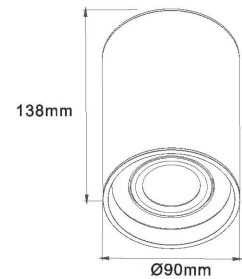

DIY Surface Mounting serial

4

B0202-02/G

Size: $\varnothing 94 \times 23 \text{mm}$

Match with below item:

B0101-01/1	B0101-01/2	B0101-02/2
B0101-03	B0103-02	B0107-02/1
B0107-02/2	B0107-02/3	B0107-02/4
B0107-03	B0107-04	

DIY Surface Mounting serial

5 B0202-02/A

Size: $\phi 74 \times 82 \text{mm}$

Match with below item:

B0101-07/1 B0101-07/2
 B0107-01/1 B0107-01/2 B0107-01/3

6-2 B0202-02/B1

Size: $\phi 90 \times 138 \text{mm}$

Match with below item:

B0101-01/1 B0101-01/2 B0101-02/2
 B0101-03 B0103-02 B0107-02/1
 B0107-02/2 B0107-02/3 B0107-02/4
 B0107-03 B0107-04

6-3 B0202-02/B2

Size: $\phi 90 \times 68 \text{mm}$

Match with below item:

比例 1.000

7-1 B0202-01/E

Size: $\varnothing 74 \times 82 \text{mm}$

Match with below item:

B0101-07/1 B0101-07/2
 B0107-01/1 B0107-01/2 B0107-01/3

7-2 B0202-02/D1

Size: $\varnothing 90 \times 138 \text{mm}$

Match with below item: