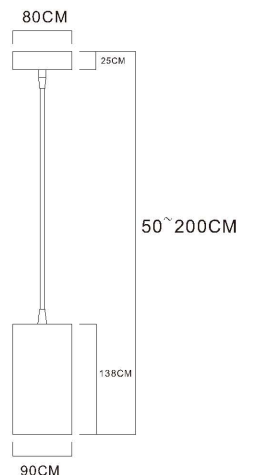

8-2

Item NO.: B0202-02/C

Compliance with below item:

B0101-01/1

B0101-01/2

B0101-02/2

B0101-03

B0103-02

B0107-02/1

B0107-02/2

B0107-02/3

B0107-02/4

B0107-03

B0107-04