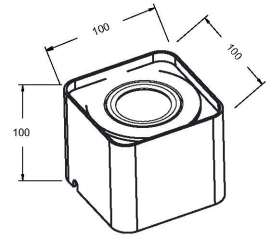

DIY Surface Mounting serial

5 B0202-02/A

Size: $\phi 74 \times 82 \text{mm}$

Match with below item:

B0101-07/1 B0101-07/2
 B0107-01/1 B0107-01/2 B0107-01/3

6-2 B0202-02/B1

Size: $\phi 90 \times 138 \text{mm}$

Match with below item:

B0101-01/1 B0101-01/2 B0101-02/2
 B0101-03 B0103-02 B0107-02/1
 B0107-02/2 B0107-02/3 B0107-02/4
 B0107-03 B0107-04

6-3 B0202-02/B2

Size: $\phi 90 \times 68 \text{mm}$

Match with below item:

B0101-01/1 B0101-01/2

DIY Surface Mounting serial

6-1 B0202-02/A

Size: 100*100*100mm
 Material : Aluminum
 Match with below item:

- | | | |
|------------|------------|------------|
| B0101-01/1 | B0101-01/2 | B0101-02/2 |
| B0101-03 | B0103-02 | B0107-02/1 |
| B0107-02/2 | B0107-02/3 | B0107-02/4 |
| B0107-03 | B0107-04 | |

比例 1.000

7-1 B0202-01/E

Size: $\varnothing 74 \times 82 \text{mm}$

Match with below item:

B0101-07/1 B0101-07/2
 B0107-01/1 B0107-01/2 B0107-01/3

7-2 B0202-02/D1

Size: $\varnothing 90 \times 138 \text{mm}$

Match with below item: