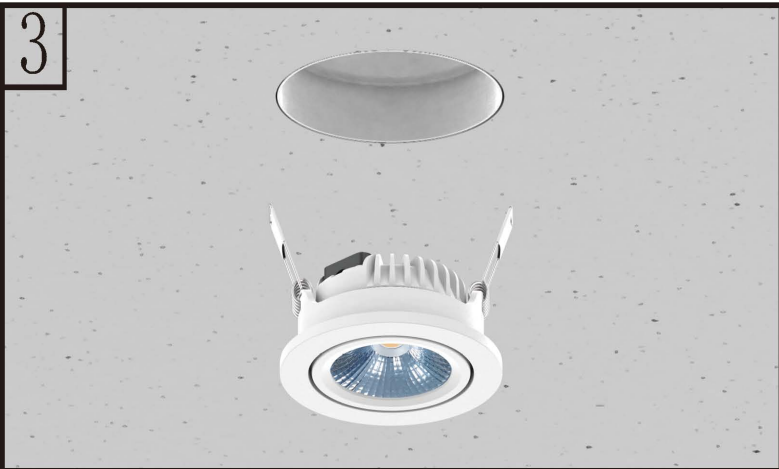

DIY TRIMLESS FRAME

3-1 B0202-02/F1

3-2 B0202-02/F2

Material : Aluminum

Match with below items:

- | | | | | | |
|------------|------------|------------|------------|----------|----------|
| B0101-01/1 | B0101-01/2 | B0101-02/2 | B0101-03 | B0103-02 | |
| B0107-02/1 | B0107-02/2 | B0107-02/3 | B0107-02/4 | B0107-03 | B0107-04 |