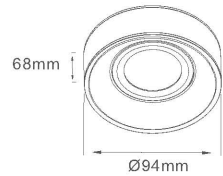

DIY Surface Mounting serial

4

B0202-02/G

Size: $\varnothing 94 \times 23 \text{mm}$

Match with below item:

B0101-01/1	B0101-01/2	B0101-02/2
B0101-03	B0103-02	B0107-02/1
B0107-02/2	B0107-02/3	B0107-02/4
B0107-03	B0107-04	

DIY Surface Mounting serial

5 B0202-02/A

Size: $\phi 74 \times 82 \text{mm}$

Match with below item:

B0101-07/1 B0101-07/2
 B0107-01/1 B0107-01/2 B0107-01/3

6-2 B0202-02/B1

Size: $\phi 90 \times 138 \text{mm}$

Match with below item:

B0101-01/1 B0101-01/2 B0101-02/2
 B0101-03 B0103-02 B0107-02/1
 B0107-02/2 B0107-02/3 B0107-02/4
 B0107-03 B0107-04

6-3 B0202-02/B2

Size: $\phi 90 \times 68 \text{mm}$

Match with below item: