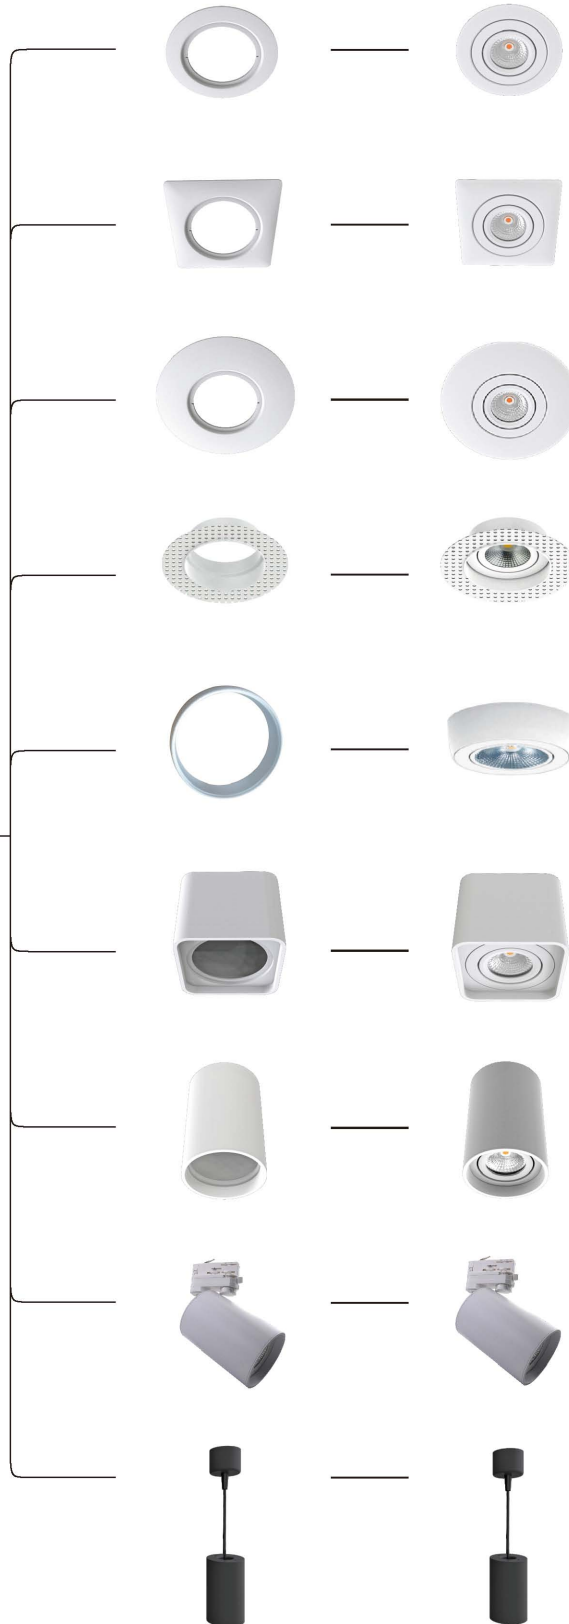

PRODUCTS PROMOTION

ULTRA SLIM SPOTLIGHT FOR ACCESSORY

MULTIPLE FUNCTION

- Save stock
- Save cost
- EXTENSION

DIY

B0101-03 Ⓜ 68~75

B0101-01/1 Ⓜ 75

B0101-07/1/2 Ⓜ 75

B0101-07/3/4 Ⓜ 75

B0101-01/2
 Ⓜ 68~75

Surface Mounting Spotlight/ indoor

1-1

B0202-01/C1
Size: Ø89mm

1-2

B0202-01/C2
Size: 89*89mm

2-1

B0202-02/H
Size: Ø120mm

2-2

B0202-02/I
Size: 120*120mm

2-3

B0202-02/J
Size: Ø160mm

3-1

B0202-02/F1
Size: Ø135*32mm

3-1

1-1 B0202-01/C1

Can cover Max.Ø75 mm original holes.

1-2 B0202-01/C2

Can cover Max.75*75 mm original holes.

Material : Aluminum

Match with below items:

B0101-07/1 B0101-07/2
B0107-01/1 B0107-01/2 B0107-01/3