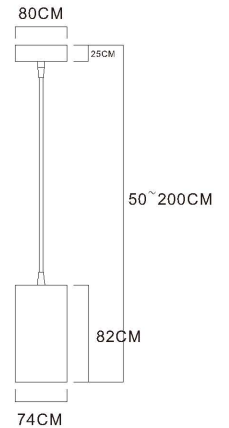

Available Color:
Aluminum die-cast
White / Black

8-1

Item NO.: B0202-01/D

Compliance with below item:

B0101-07/1

B0101-07/2

B0107-01/1

B0107-01/2

B0107-01/3