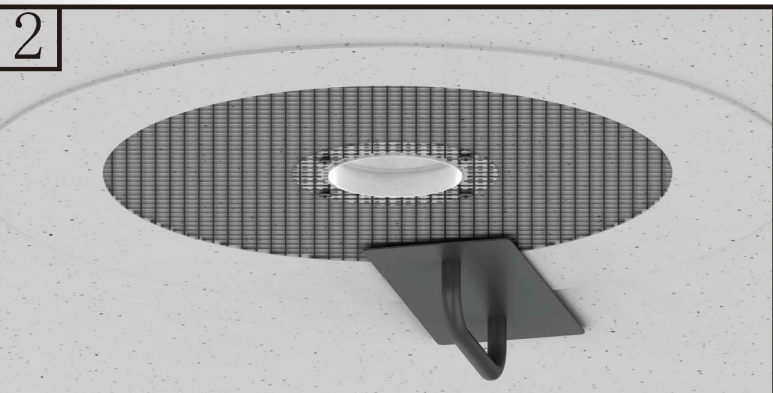

DIY TRIMLESS FRAME

3-1 B0202-02/F1

3-2 B0202-02/F2

Material : Aluminum

Match with below items:

- | | | | | | |
|------------|------------|------------|------------|----------|----------|
| B0101-01/1 | B0101-01/2 | B0101-02/2 | B0101-03 | B0103-02 | |
| B0107-02/1 | B0107-02/2 | B0107-02/3 | B0107-02/4 | B0107-03 | B0107-04 |

DIY Surface Mounting serial

4

B0202-02/G

Size: $\varnothing 94 \times 23 \text{mm}$

Match with below item:

B0101-01/1	B0101-01/2	B0101-02/2
B0101-03	B0103-02	B0107-02/1
B0107-02/2	B0107-02/3	B0107-02/4
B0107-03	B0107-04	