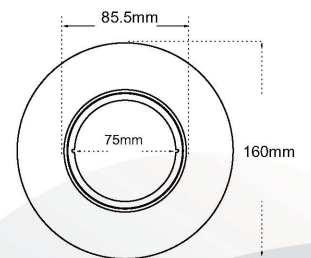

B0202-02/E3

Can cover Max.Ø145mm original holes.

Material : Aluminum

Match with below items:

B0101-01/1	B0101-01/2	B0101-02/2
B0101-03	B0103-02	B0107-02/1
B0107-02/2	B0107-02/3	B0107-02/4
B0107-03	B0107-04