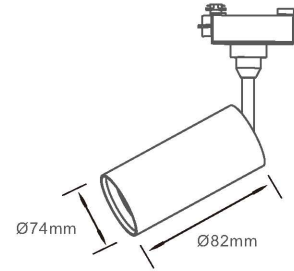

B0101-01/1 B0101-01/2

DIY Surface Mounting serial

6-1 B0202-02/A

Size: 100*100*100mm
 Material : Aluminum
 Match with below item:

- | | | |
|------------|------------|------------|
| B0101-01/1 | B0101-01/2 | B0101-02/2 |
| B0101-03 | B0103-02 | B0107-02/1 |
| B0107-02/2 | B0107-02/3 | B0107-02/4 |
| B0107-03 | B0107-04 | |

比例 1.000

7-1 B0202-01/E

Size: $\varnothing 74 \times 82 \text{mm}$

Match with below item:

B0101-07/1 B0101-07/2
 B0107-01/1 B0107-01/2 B0107-01/3

7-2 B0202-02/D1

Size: $\varnothing 90 \times 138 \text{mm}$

Match with below item:

B0101-01/1 B0101-01/2 B0101-02/2
 B0101-03 B0103-02 B0107-02/1
 B0107-02/2 B0107-02/3 B0107-02/4
 B0107-03 B0107-04

7-3 B0202-02/D2

Size: $\varnothing 90 \times 68 \text{mm}$

Match with below item:

B0101-01/1 B0101-01/2