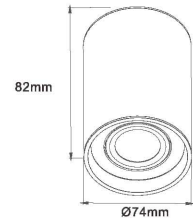

DIY Surface Mounting serial

4

B0202-02/G

Size: $\varnothing 94 \times 23 \text{mm}$

Match with below item:

B0101-01/1	B0101-01/2	B0101-02/2
B0101-03	B0103-02	B0107-02/1
B0107-02/2	B0107-02/3	B0107-02/4
B0107-03	B0107-04	

DIY Surface Mounting serial

5 B0202-02/A

Size: $\phi 74 \times 82 \text{mm}$

Match with below item:

B0101-07/1 B0101-07/2
 B0107-01/1 B0107-01/2 B0107-01/3

6-2 B0202-02/B1

Size: $\phi 90 \times 138 \text{mm}$

Match with below item:

B0101-01/1 B0101-01/2 B0101-02/2
 B0101-03 B0103-02 B0107-02/1
 B0107-02/2 B0107-02/3 B0107-02/4
 B0107-03 B0107-04

6-3 B0202-02/B2

Size: $\phi 90 \times 68 \text{mm}$

Match with below item:

比例 1.000

7-1 B0202-01/E

Size: $\varnothing 74 \times 82 \text{mm}$

Match with below item:

B0101-07/1 B0101-07/2
 B0107-01/1 B0107-01/2 B0107-01/3

7-2 B0202-02/D1

Size: $\varnothing 90 \times 138 \text{mm}$

Match with below item: