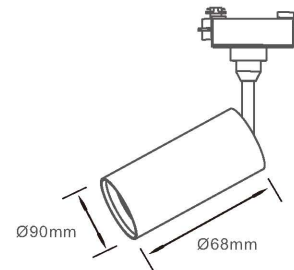

B0101-01/1 B0101-01/2

DIY Surface Mounting serial

6-1 B0202-02/A

Size: 100*100*100mm
 Material : Aluminum
 Match with below item:

- | | | |
|------------|------------|------------|
| B0101-01/1 | B0101-01/2 | B0101-02/2 |
| B0101-03 | B0103-02 | B0107-02/1 |
| B0107-02/2 | B0107-02/3 | B0107-02/4 |
| B0107-03 | B0107-04 | |

比例 1.000

7-1 B0202-01/E

Size: $\varnothing 74 \times 82 \text{mm}$

Match with below item:

B0101-07/1 B0101-07/2
 B0107-01/1 B0107-01/2 B0107-01/3

7-2 B0202-02/D1

Size: $\varnothing 90 \times 138 \text{mm}$

Match with below item:

B0101-01/1 B0101-01/2 B0101-02/2
 B0101-03 B0103-02 B0107-02/1
 B0107-02/2 B0107-02/3 B0107-02/4
 B0107-03 B0107-04

7-3 B0202-02/D2

Size: $\varnothing 90 \times 68 \text{mm}$

Match with below item:

B0101-01/1 B0101-01/2