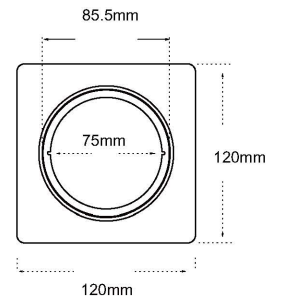

Add: NO.19-3,Chaoxing Road Xinhui District JiangMen City,Guangdong Province,China

**Hole is too big
to fit the spot?**

**Let the extension ring
to fix it!**

DIY 55 cut-out Extension Ring Serial

Applicable to spots with cut-out less than 55mm and frame diameter 64mm.

1-1 B0202-01/C1

Can cover Max.Ø75 mm original holes.

1-2 B0202-01/C2

Can cover Max.75*75 mm original holes.

Material : Aluminum

Match with below items:

B0101-07/1 B0101-07/2
B0107-01/1 B0107-01/2 B0107-01/3

DIY 75 cut-out Extension Ring Serial

Applicable to spots with cut-out less than 75mm and frame diameter 85mm.

2-1

B0202-02/E1

Can cover Max.Ø105mm original holes.

2-2

B0202-02/E2

Can cover Max.105*105 mm original holes.

2-3

B0202-02/E3

Can cover Max.Ø145mm original holes.

Material : Aluminum

Match with below items:

B0101-01/1	B0101-01/2	B0101-02/2
B0101-03	B0103-02	B0107-02/1
B0107-02/2	B0107-02/3	B0107-02/4
B0107-03	B0107-04	